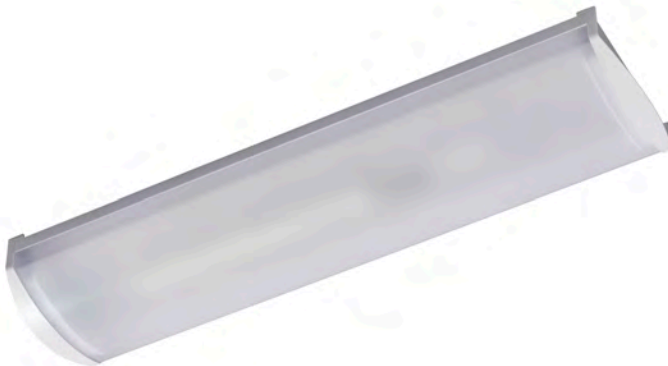

YSTAD
T 940
05-VIT
24W LED IP44 3000k 2020lm
H 5 cm B 15 cm L 59 cm Dimbar

T 941
05-VIT
35W LED IP44 3000k 3000lm
H 5 cm B 15 cm L 89 cm Dimbar

T 942
05-VIT
48W LED IP44 3000k 4130lm
H 5 cm B 15 cm L 119 cm Dimbar

AH Belysning AB